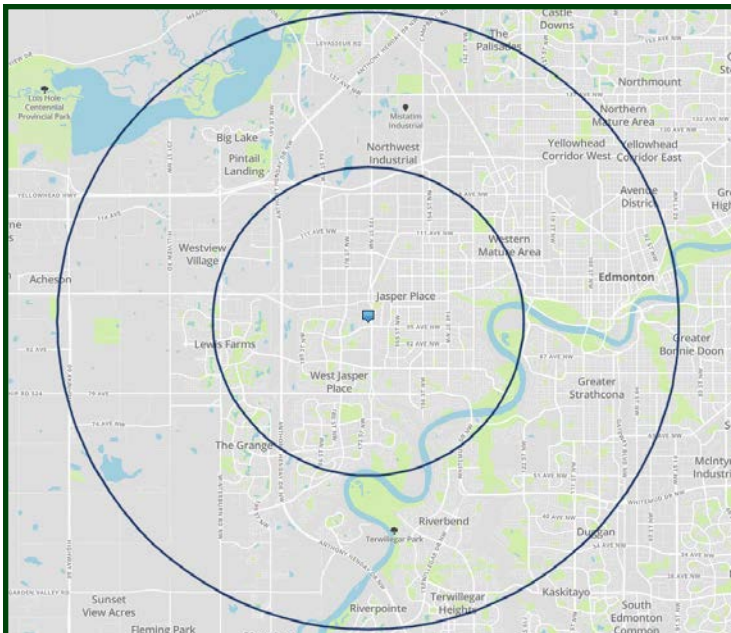

# TERRA LOSA CENTRE EDMONTON, AB

Located in the hub of Edmonton’s west side power centre retail node, Terra Losa Centre provides a broad range of national retailers and specialty offerings that brings a high frequency of repeat customers. Terra Losa Centre is anchored by Safeway and Shoppers Drug Mart, together with strong mid-box retailers including Michaels, Marshalls, Staples and Dollarama.

The centre features highly visible signage fronting 170th Street which sees nearly 45,000 vehicles per day (AAWTD 2018), further strengthening an already exceptional location to create a solid and consistent customer base.

## TRADE AREA MAP

### MAJOR INTERSECTION

170 Street & 95 Avenue