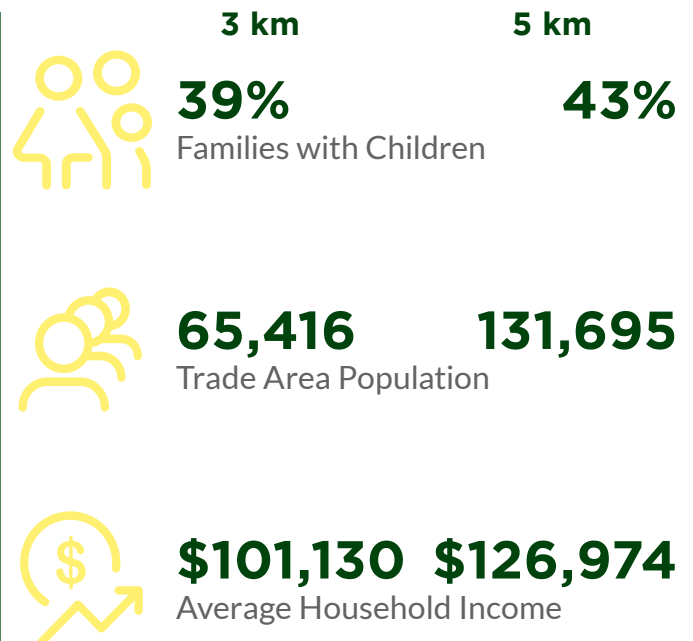

DEMOGRAPHICS

The information contained herein has been obtained from sources deemed to be reliable but does not form part of any future contract and is subject to independent verification by the reader. The property is subject to prior letting, withdrawal from the market and change without notice.