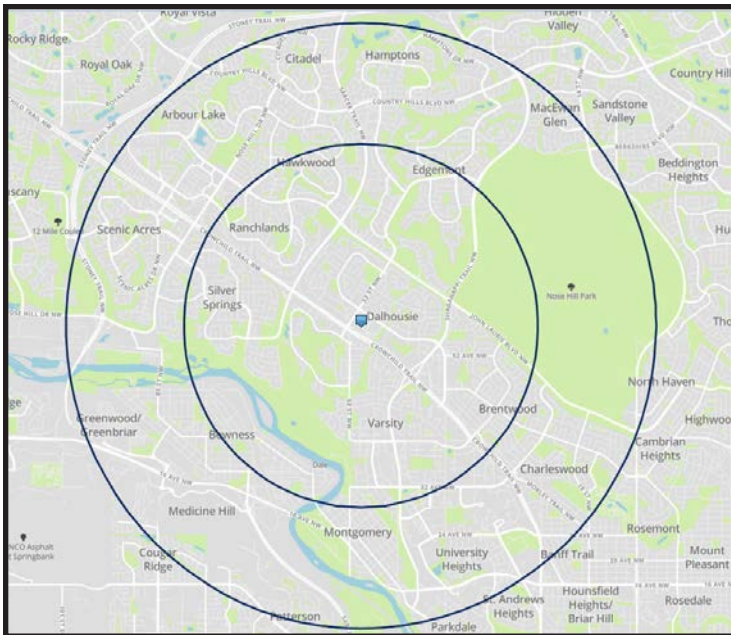

## DALHOUSIE STATION CALGARY, AB

Located adjacent to, and directly accessed by, one the city's major thoroughfares, Crowchild Trail, Dalhousie Station is a frequent shopping destination for northwest Calgarians. Anchored by Safeway and Indigo, the shopping centre offers a strong mix of national and regional retailers, and local entrepreneurs.

Dalhousie Station's trade area includes well established mature communities housing a significant population of young families. With the neighbouring LRT station Park and Ride and easy access to Highway 1A (Crowchild Trail), the shopping centre also caters to commuter shoppers seeking a wide arrange of retail offerings including grocery, gift, homegoods, dining, fashion, fuel and personal services.

### TRADE AREA MAP